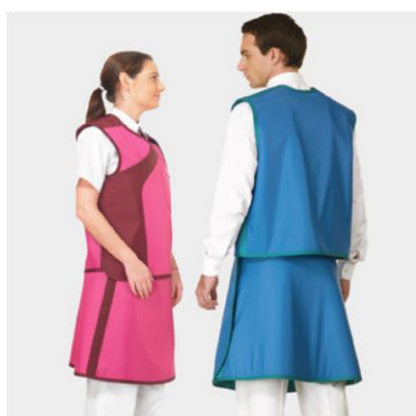

# IMAGEX

Medical Imaging & Radiology Supplies

Single sided apron

Thyroid Collar

Ribbon Markers

Double sided apron

Duo-Radiation Gloves

Safe Light

Half aprons

Radiation Mittens

TopLite Viweing Box

Vest and kilt apparel

SlimLine Viewing Box