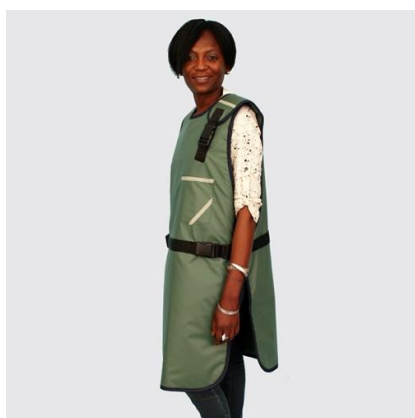

# IMAGEX

Medical Imaging & Radiology Supplies

Single sided apron

Thyroid Collar

Ribbon Markers

Double sided apron

Duo-Radiation Gloves

Safe Light

Half aprons

Radiation Mittens

TopLite Viweing Box

Vest and kilt apparel

SlimLine Viewing Box