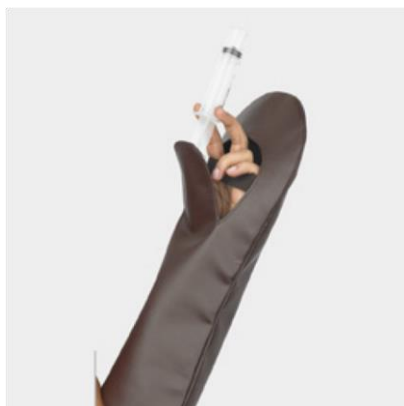

# IMAGEX

Medical Imaging & Radiology Supplies

Single sided apron

Thyroid Collar

Ribbon Markers

Double sided apron

Duo-Radiation Gloves

Safe Light

Half aprons

Radiation Mittens

TopLite Viweing Box

Vest and kilt apparel

SlimLine Viewing Box